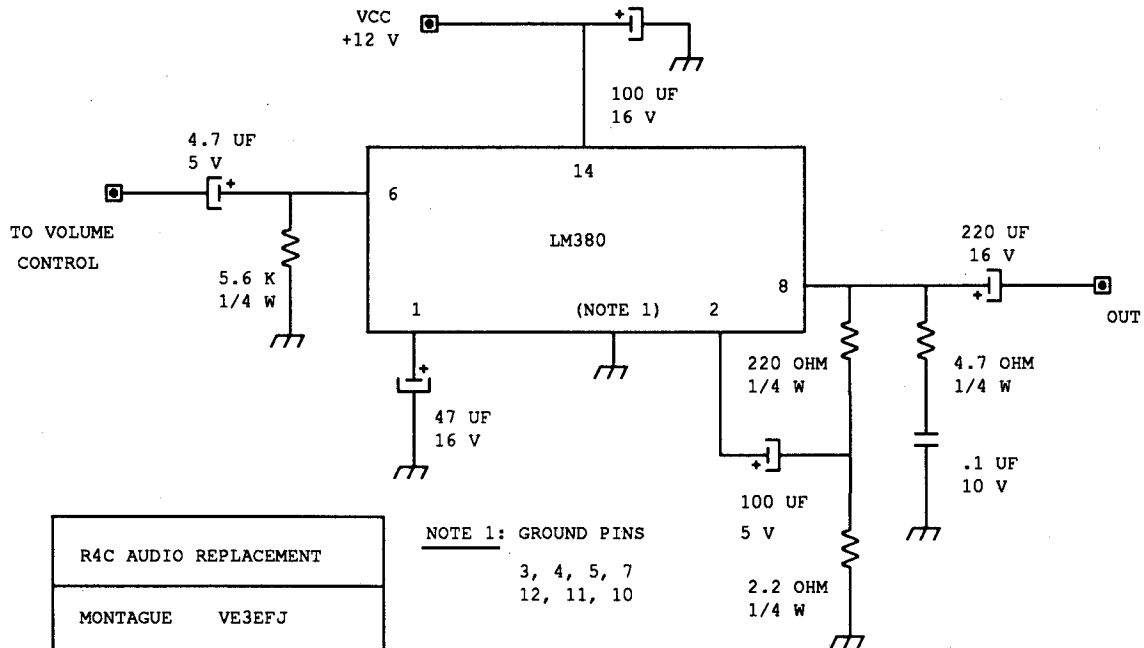

R4C ORIGINAL LOW
VOLTAGE POWER
SUPPLY

MONTAGUE VE3EFJ

FOR REFERENCE ONLY
NOT TO BE USED WITH
REPLACEMENT AUDIO

10 JULY, 1997

MONTAGUE VE3EFJ

REPLACEMENT LOW VOLT-
 AGE POWER SUPPLY FOR USE
 WITH SOLID STATE AUDIO
 AMP ONLY

LM380 - R4C

R4C AUDIO REPLACEMENT

MONTAGUE VE3EFJ

10 JULY, 1997