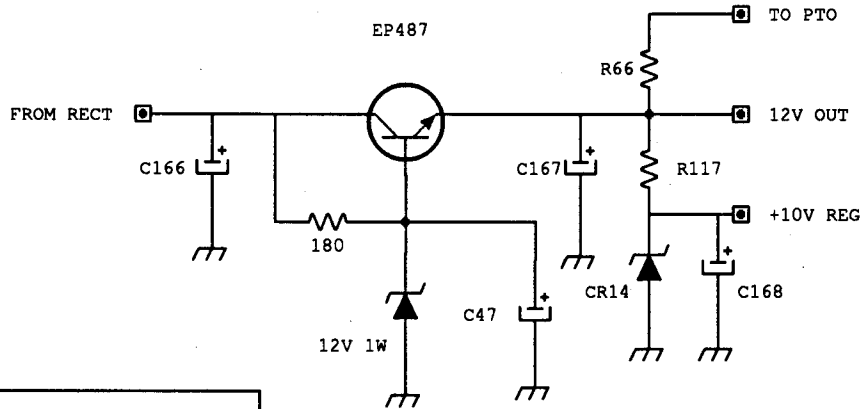

R4C ORIGINAL LOW
VOLTAGE POWER
SUPPLY

MONTAGUE VE3EFJ

FOR REFERENCE ONLY
NOT TO BE USED WITH
REPLACEMENT AUDIO

10 JULY, 1997

MONTAGUE VE3EFJ

REPLACEMENT LOW VOLT-
 AGE POWER SUPPLY FOR USE
 WITH SOLID STATE AUDIO
 AMP ONLY

LM380 - R4C

R4C AUDIO REPLACEMENT

MONTAGUE VE3EFJ

10 JULY, 1997